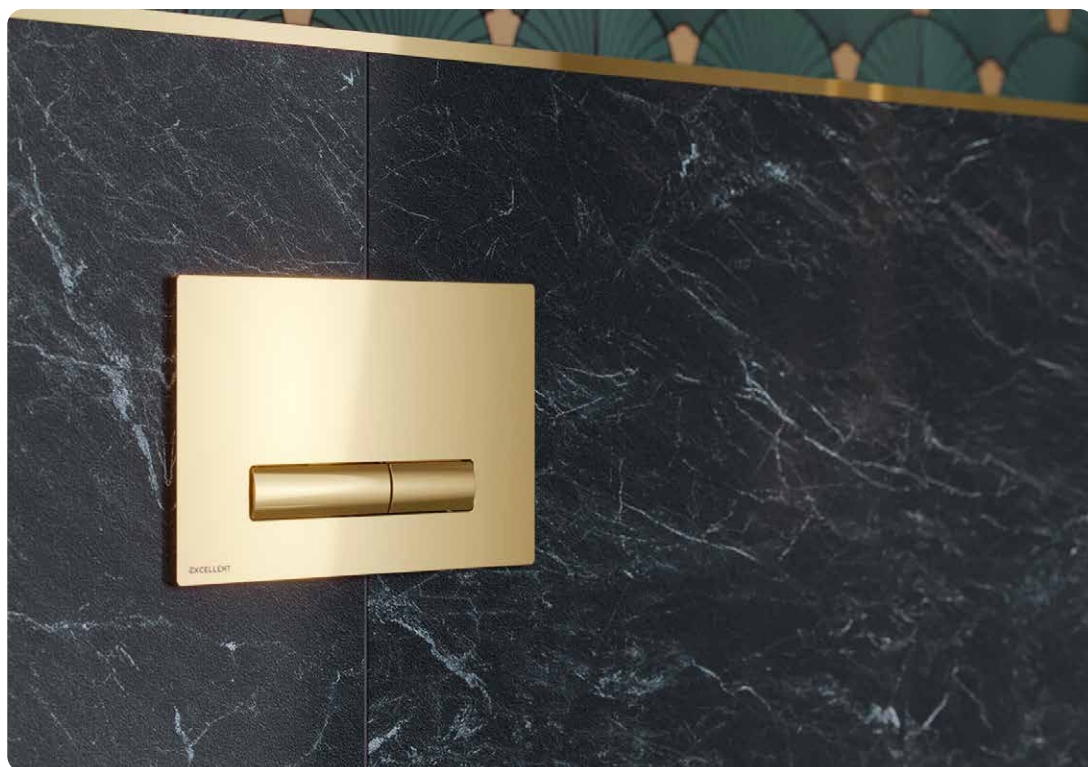

Ringo

Przycisk spłukujący do stelaża podtynkowego Shiro 2.0

230 × 150 mm
biały

INEX.RI230.150.WH

189 zł

~~220 zł~~ 220 zł*

230 × 150 mm
chrom

INEX.RI230.150.CR

249 zł

~~295 zł~~ 295 zł*

230 × 150 mm
czarny mat

INEX.RI230.150.BL

299 zł

~~350 zł~~ 350 zł*

Aurro

Przycisk spłukujący do stelaża podtynkowego Shiro 2.0

230 × 150 mm
biały

INEX.AU230.150.WH

199 zł

~~235 zł~~ 199 zł*

230 × 150 mm
chrom

INEX.AU230.150.CR

249 zł

~~295 zł~~ 295 zł*

230 × 150 mm
czarny mat

INEX.AU230.150.BL

299 zł

~~350 zł~~ 299 zł*

230 × 150 mm
złoty połysk

INEX.AU230.150.GL

499 zł

~~585 zł~~ 499 zł*